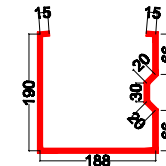

Profiled Gable Flashing Code : PGF610

Box Gutter 1 Code : BG(1)610

Box Gutter 2 Code : BG(2)610

Profiled Box Gutter Code : PBG610

Eave Gutter Code : EG815

Profiled Eave Gutter Code : PEG815

Valley Gutter Code : VG815

Valley Gutter Code : VG1220

Deep Trims Code : DT305

All Dimensions are in MM