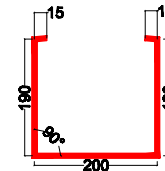

Box Gutter 2 Code : BG(2)610