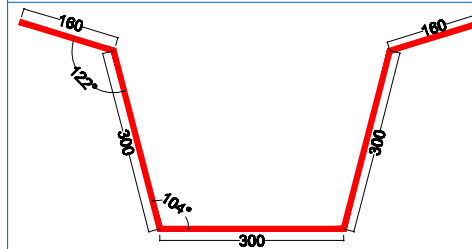

Valley Gutter Code : VG815

Valley Gutter Code : VG1220