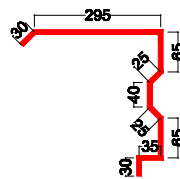

Profiled Gable Flashing Code : PGF610