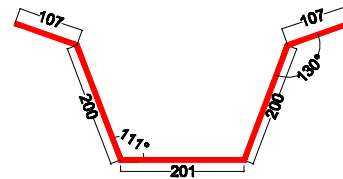

SWASTIK ROOFING STANDARD FLASHING

All Dimensions are in MM