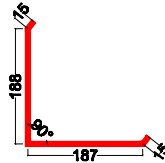

SWASTIK ROOFING STANDARD FLASHING

Profiled Ridge Code : RD1020

Plain Ridge Code : RD610

Corner Flashing Code : CF405

Corner Flashing Code : CF610

Profiled Corner Flashing Code : PCF610

Gable Flashing Code : GF405