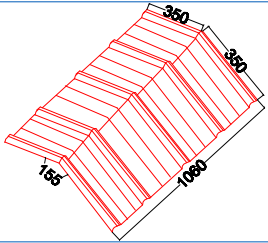

SWASTIK ROOFING STANDARD FLASHING

Profiled Ridge Code : RD1020

Plain Ridge Code : RD610

Corner Flashing Code : CF405

Corner Flashing Code : CF610

Profiled Corner Flashing Code : PCF610

Gable Flashing Code : GF405