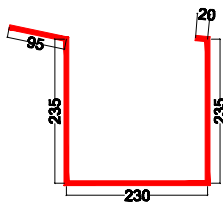

Profiled Gable Flashing Code : PGF610

Box Gutter 1 Code : BG(1)610

Box Gutter 2 Code : BG(2)610

Profiled Box Gutter Code : PBG610

Eave Gutter Code : EG815

Profiled Eave Gutter Code : PEG815

Valley Gutter Code : VG815

Valley Gutter Code : VG1220

Deep Trims Code : DT305

All Dimensions are in MM