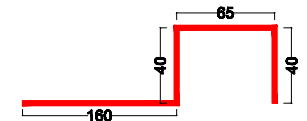

Deep Trims Code : DT305

All Dimensions are in MM