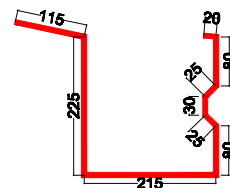

Profiled Gable Flashing Code : PGF610

Box Gutter 1 Code : BG(1)610

Box Gutter 2 Code : BG(2)610

Profiled Box Gutter Code : PBG610

Eave Gutter Code : EG815

Profiled Eave Gutter Code : PEG815

Valley Gutter Code : VG815

Valley Gutter Code : VG1220

Deep Trims Code : DT305

All Dimensions are in MM